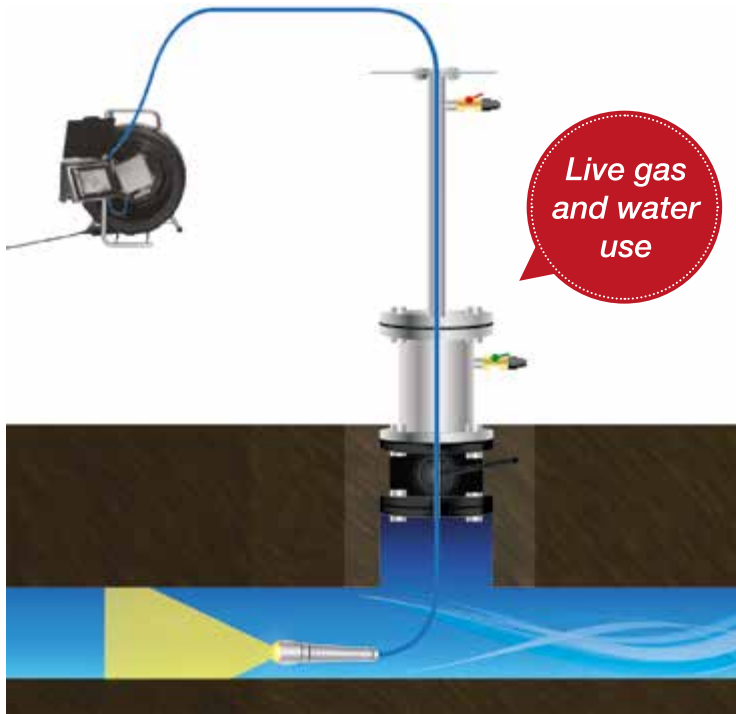

TS3040 Camera in pictures