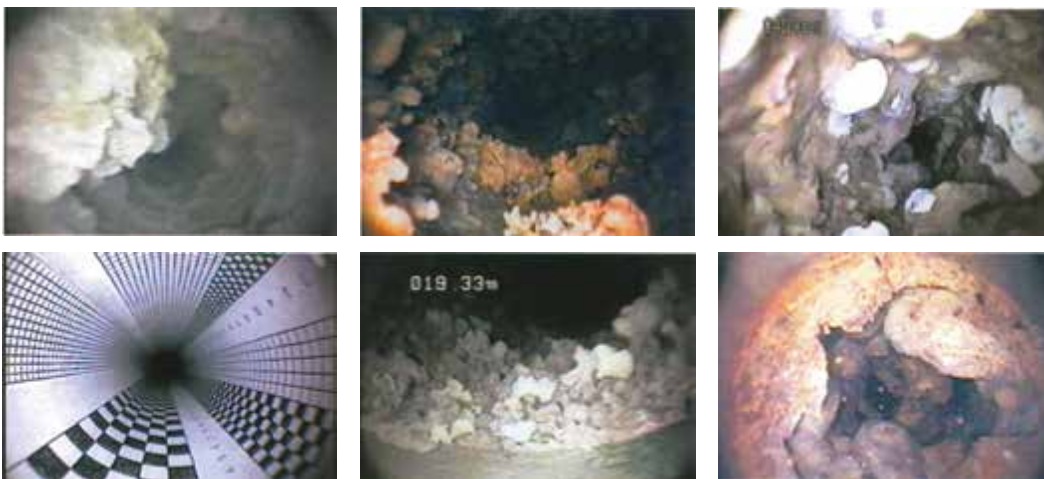

	Ref.	
Camera head	HSH030	Stainless steel Ø30 mm.
Cable	HSC040	Ø8 mm x 40 m.
Cable drum	VR570	Number of reel rotations detection system

TS3040 Camera in pictures

Insertion device using a fire hydrant or a derivation connection.

The TS3040 is a high-end camera suitable for the inspection of pipelines with diameters of 30 mm and more.

Equipped with an automatic control system and one SD card, it allows to record and take pictures at any time and to program it at regular time intervals.

The integrated LEDs provide optimum lighting and its high resolution

optimizes the detection of cracks up to 1/100 of the diameter of the pipe. The camera automatic horizontal correction and wide field of view (up to 160°), offer an exceptional image quality.